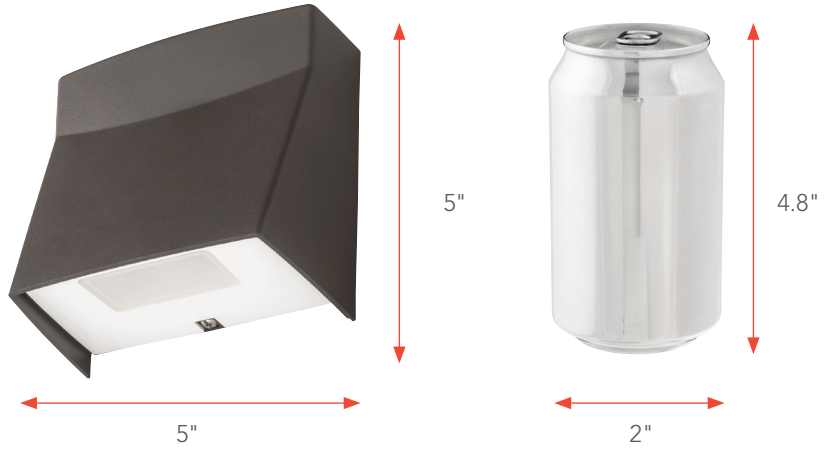

Cost Savings

Cost-effective replacement for small incandescent and fluorescent luminaires. It replaces up to a 100W incandescent lamp and provides up to 90% energy savings.

Great Versatility

LIL wall pack has a number of options including a matching back box for surface conduit and through wiring applications. Also available with battery pack and photocell options for dusk-to-dawn operation.

LIL LED

LED Wall Pack Solutions

Compact and Energy Efficient

The LIL wall pack has a compact size, and great energy efficiency. This perfect over-the-door solution, is only 5-inch x 5-inch, yet provides the perfect light output for various applications - both commercial and residential.